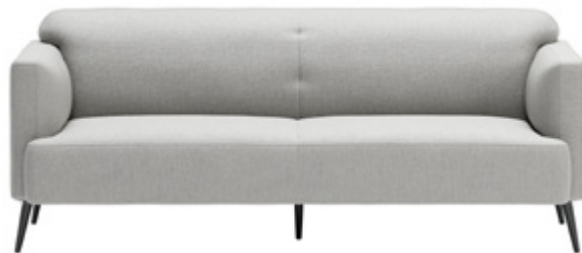

AMSTERDAM SOFA

109572 Slate Gray

w 80" d 35" h 31"

*Polyester Fabric, Plywood,
Painted Pine Wood*

AMSTERDAM ARMCHAIR

109570 Light Gray

w 37" d 35" h 31"

*Polyester Fabric, Pine Wood,
Painted Pine Wood*