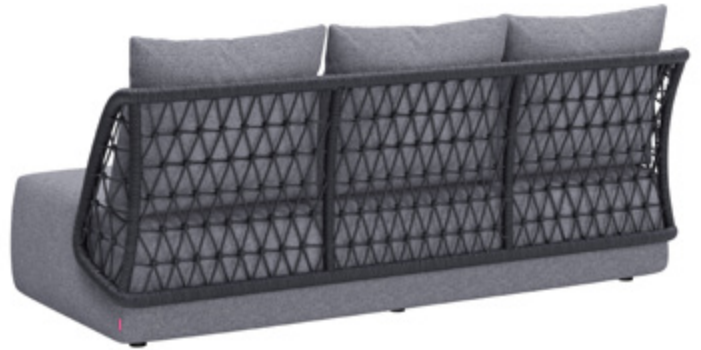

HORIZON DINING CHAIR
704008 Gray
w 25.6" d 27.2" h 31.9"
*Outdoor Olefin Fabric,
Powder Coated Aluminum*

MEKAN ACCENT CHAIR

704024 Gray
w 32.3" d 35.4" h 32.3"

*Outdoor Olefin Fabric,
Aluminum, Polypropylene*

HORIZON SOFA

704047 Gray
w 78" d 31.3" h 31.9"

*Outdoor Olefin Fabric,
Powder Coated Aluminum*